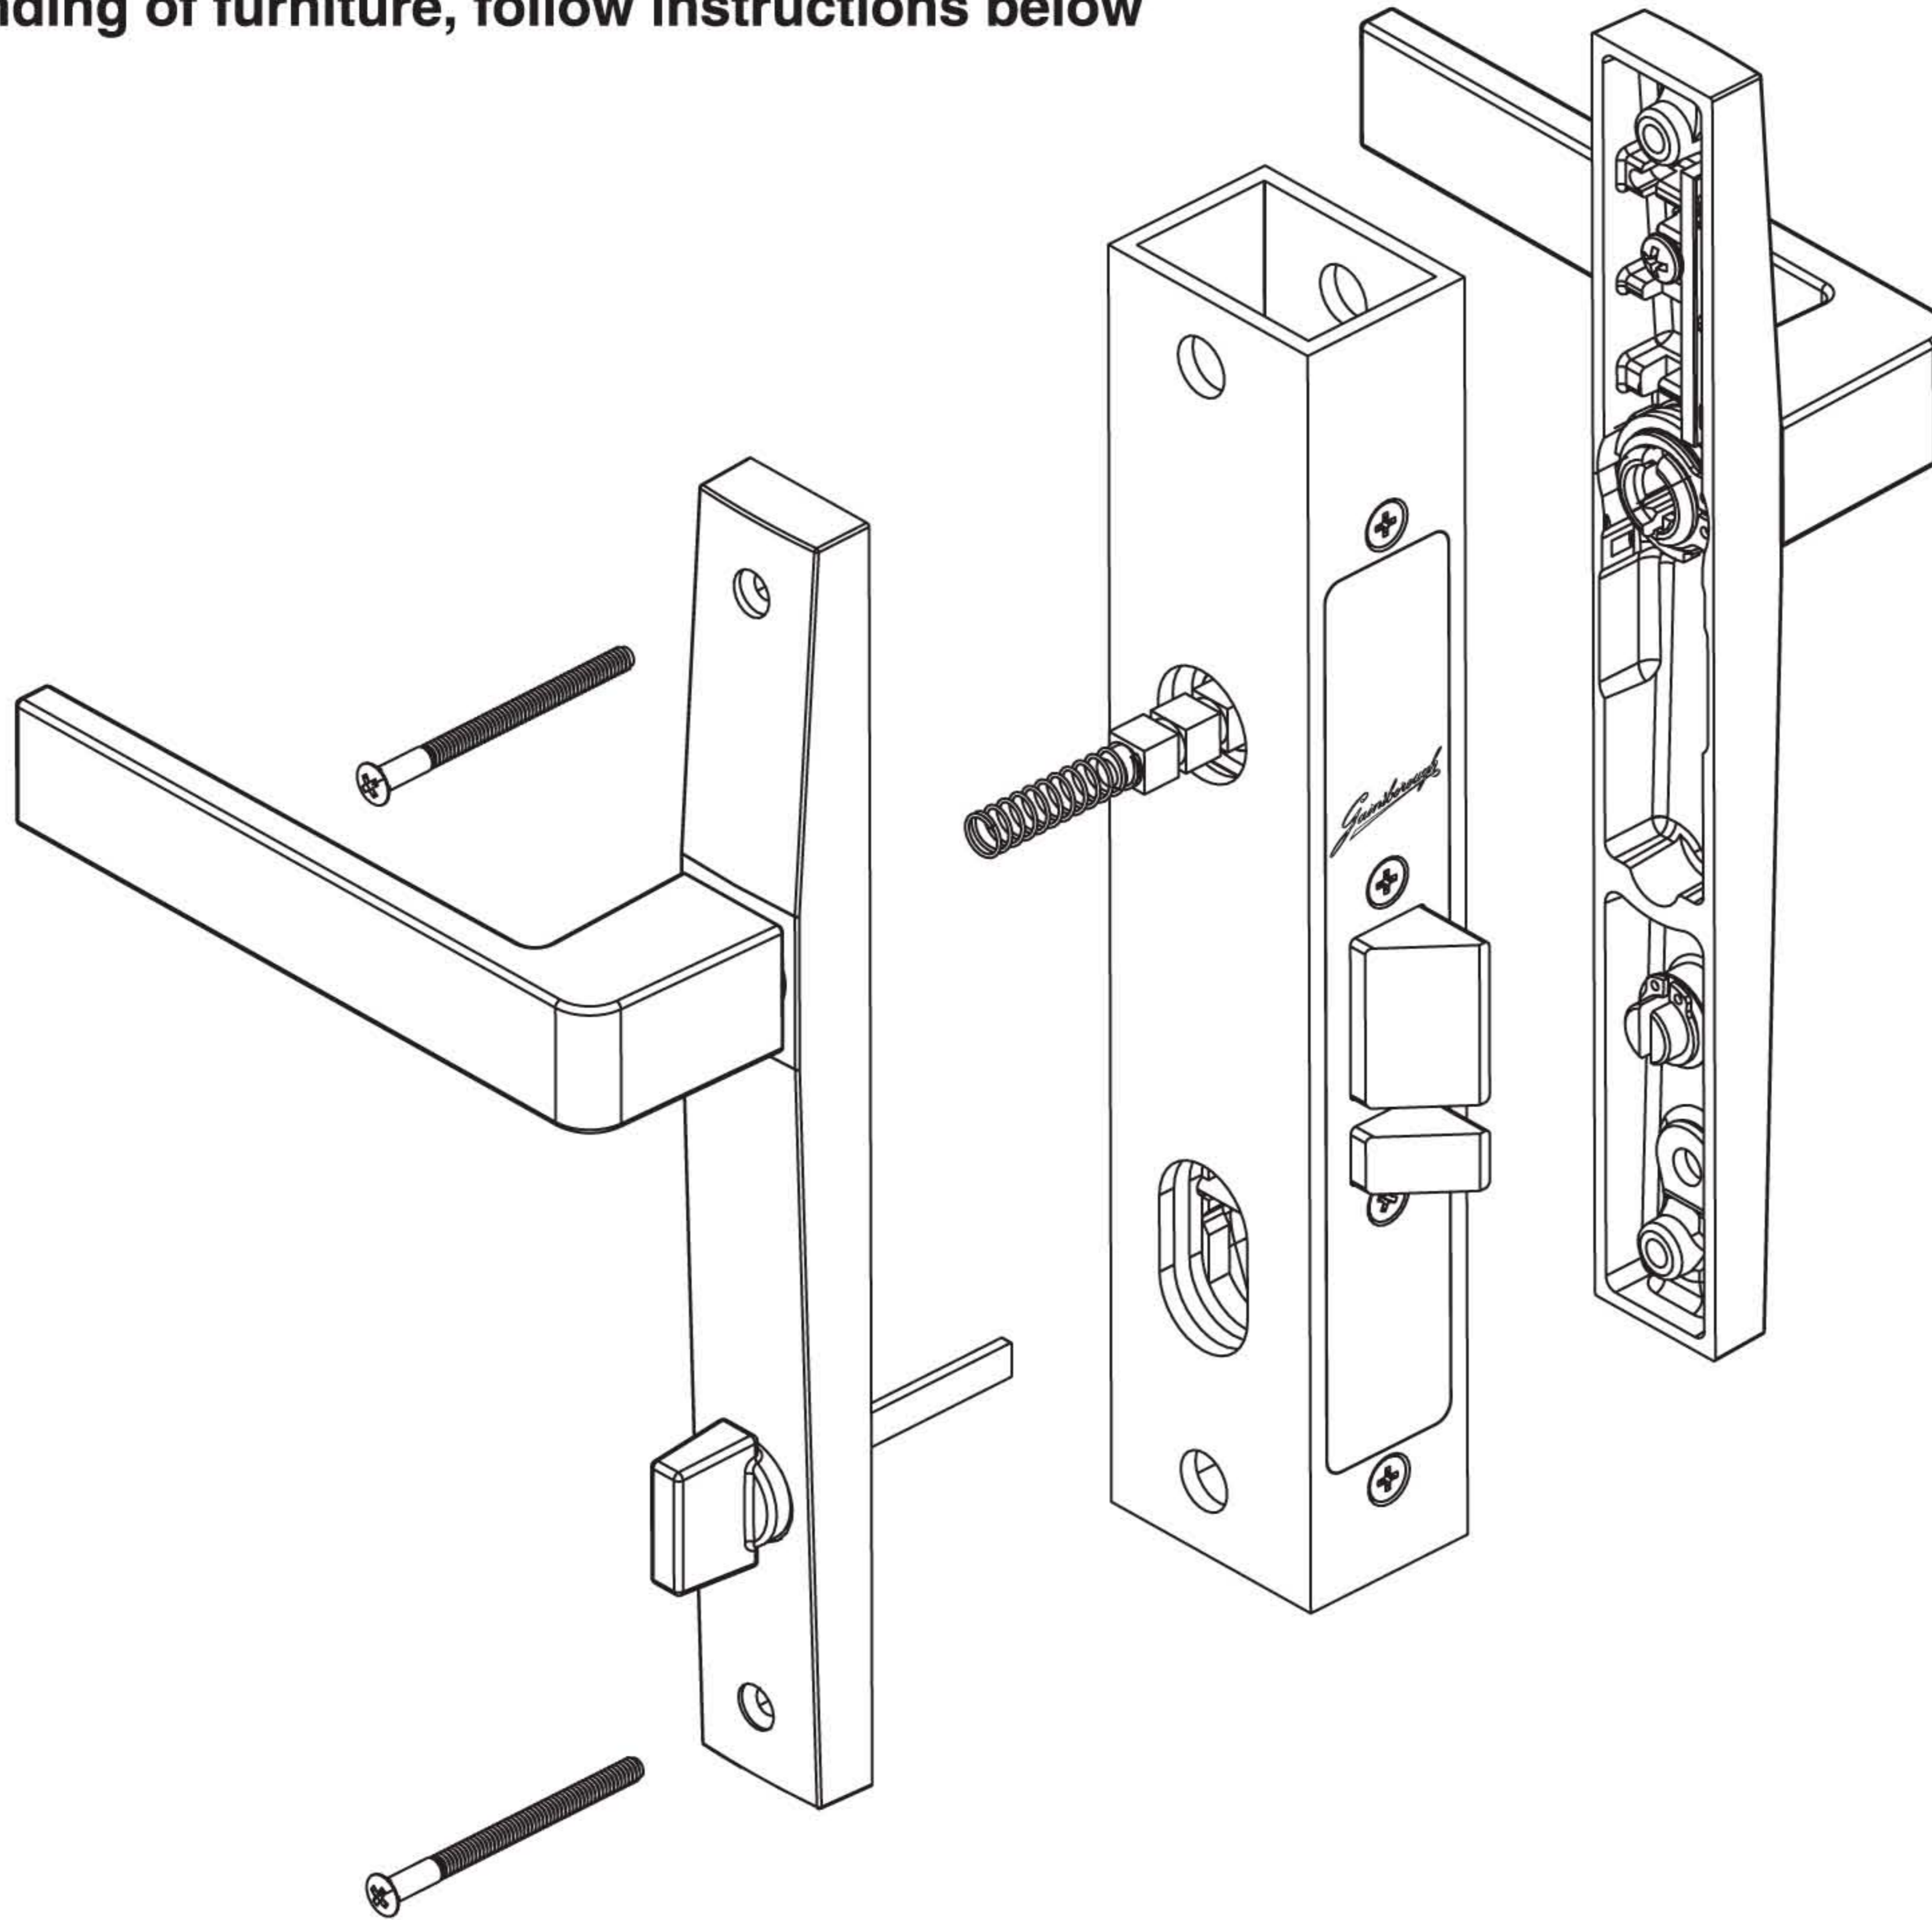

7000 Series Door Furniture suits 2000 Series Mortice Locks & Latches

Installation Instructions

To reverse handing of furniture, follow instructions below

1. Turn plate over exposing the screw and lever bar

2. Remove screw and lever bar from plate

3. Replace lever bar and screw on opposite side