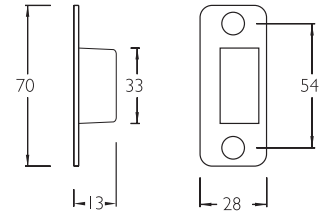

3900 Series

NIGHTLATCHES

Limiting Dimensions

1000/SP01
20mm UNIVERSAL STRIKE

2000/SB01
STRIKE BOX