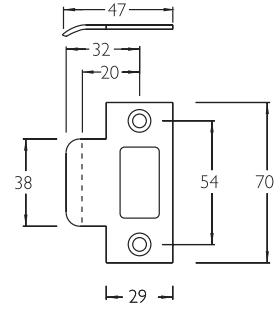

3900 Series

NIGHTLATCHES

Limiting Dimensions

1000/SP01
20mm UNIVERSAL STRIKE

2000/SB01
STRIKE BOX