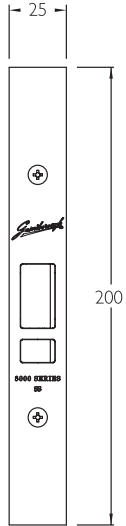

3900 Series

NIGHTLATCHES

Limiting Dimensions

1000/SP01
20mm UNIVERSAL STRIKE

2000/SB01
STRIKE BOX