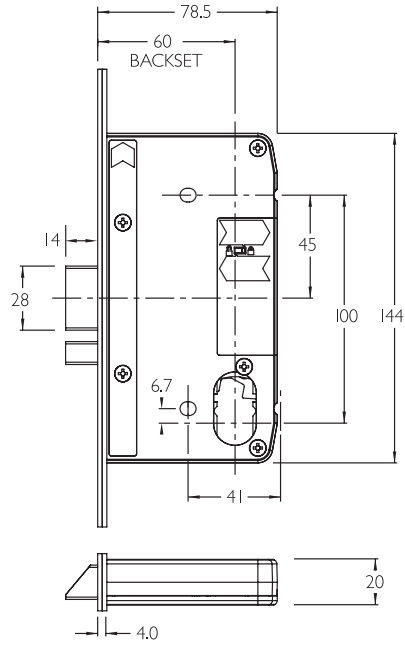

3900 Series

NIGHTLATCHES

Limiting Dimensions

1000/SP01
20mm UNIVERSAL STRIKE

2000/SB01
STRIKE BOX