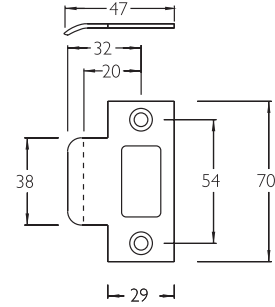

3600 Series

PASSAGE LATCH

Limiting Dimensions

1000/SP01
20mm UNIVERSAL STRIKE

2000/SB01
STRIKE BOX