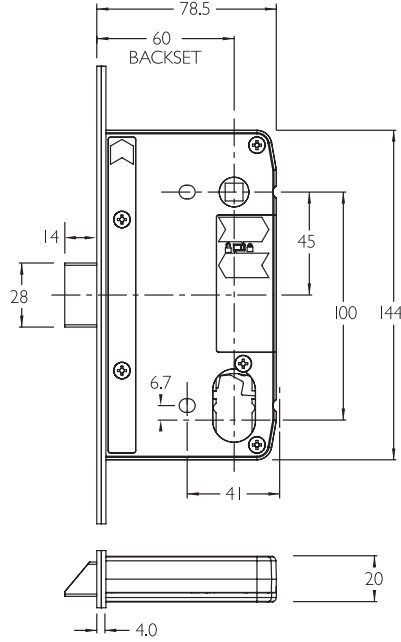

3600 Series

PASSAGE LATCH

Limiting Dimensions

1000/SP01
20mm UNIVERSAL STRIKE

2000/SB01
STRIKE BOX