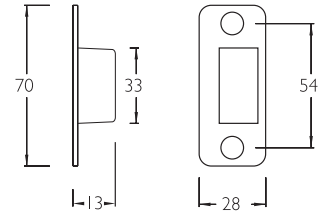

3600 Series

PASSAGE LATCH

Limiting Dimensions

1000/SP01
20mm UNIVERSAL STRIKE

2000/SB01
STRIKE BOX