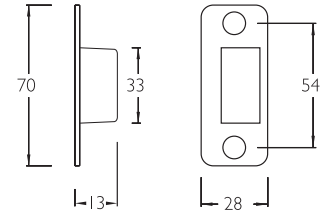

3500 Series

COMBINATION LOCKS

Limiting Dimensions

1000/SP01
20mm UNIVERSAL STRIKE

2000/SB01
STRIKE BOX