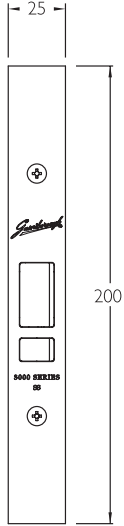

3500 Series

COMBINATION LOCKS

Limiting Dimensions

1000/SP01
20mm UNIVERSAL STRIKE

2000/SB01
STRIKE BOX