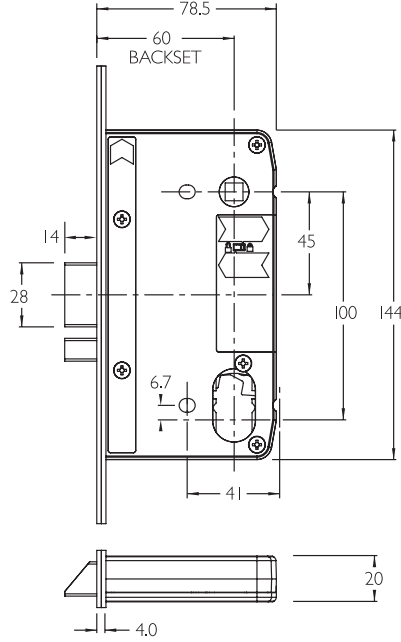

3500 Series

COMBINATION LOCKS

Limiting Dimensions

1000/SP01
20mm UNIVERSAL STRIKE

2000/SB01
STRIKE BOX