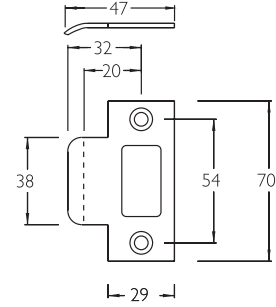

3500 Series

COMBINATION LOCKS

Limiting Dimensions

1000/SP01
20mm UNIVERSAL STRIKE

2000/SB01
STRIKE BOX