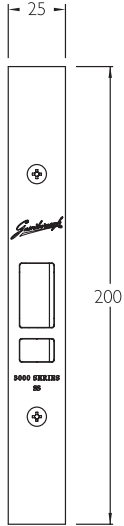

3400 Series

VESTIBULE LOCKS

Limiting Dimensions

1000/SP01
20mm UNIVERSAL STRIKE

2000/SB01
STRIKE BOX