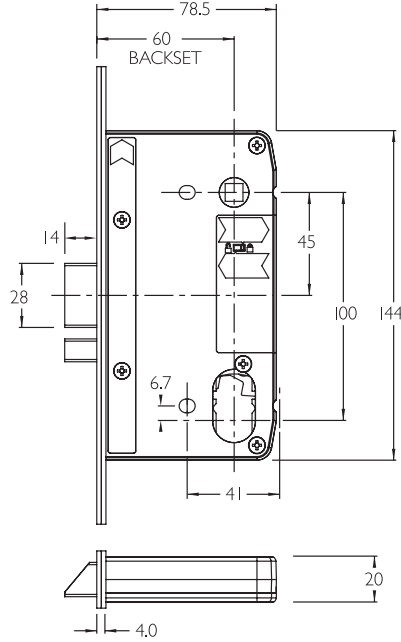

3400 Series

VESTIBULE LOCKS

Limiting Dimensions

1000/SP01
20mm UNIVERSAL STRIKE

2000/SB01
STRIKE BOX