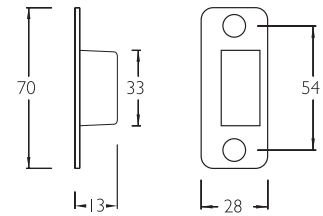

3400 Series

VESTIBULE LOCKS

Limiting Dimensions

1000/SP01
20mm UNIVERSAL STRIKE

2000/SB01
STRIKE BOX