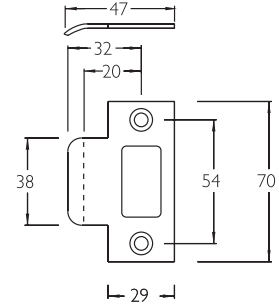

3400 Series

VESTIBULE LOCKS

Limiting Dimensions

1000/SP01
20mm UNIVERSAL STRIKE

2000/SB01
STRIKE BOX