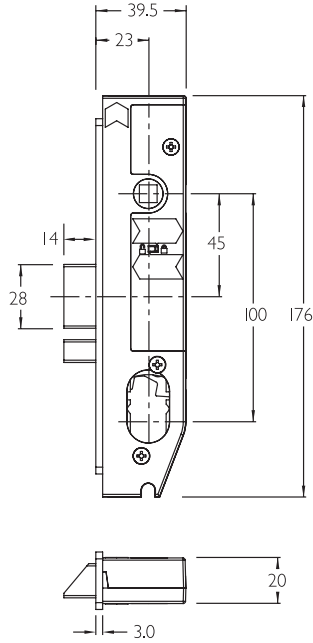

2500 Series

NARROW STILE MORTICE LOCKS

Limiting Dimensions

2000/SP01
20mm UNIVERSAL STRIKE

2000/SB01
STRIKE BOX