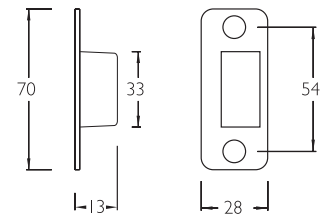

2500 Series

NARROW STILE MORTICE LOCKS

Limiting Dimensions

2000/SP01
20mm UNIVERSAL STRIKE

2000/SB01
STRIKE BOX