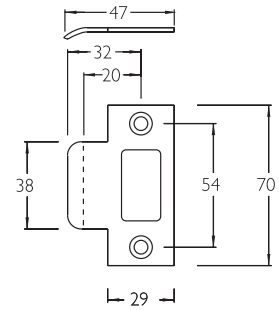

2500 Series

NARROW STILE MORTICE LOCKS

Limiting Dimensions

2000/SP01
20mm UNIVERSAL STRIKE

2000/SB01
STRIKE BOX