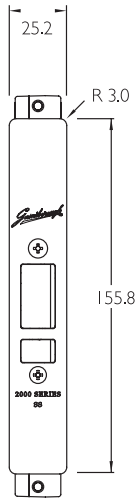

2500 Series

NARROW STILE MORTICE LOCKS

Limiting Dimensions

2000/SP01
20mm UNIVERSAL STRIKE

2000/SB01
STRIKE BOX