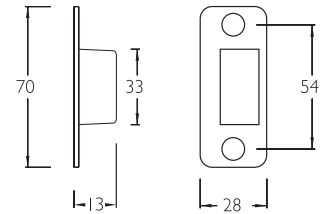

2400 Series

NARROW STILE MORTICE LOCKS

Limiting Dimensions

2000/SP01
20mm UNIVERSAL STRIKE

2000/SB01
STRIKE BOX