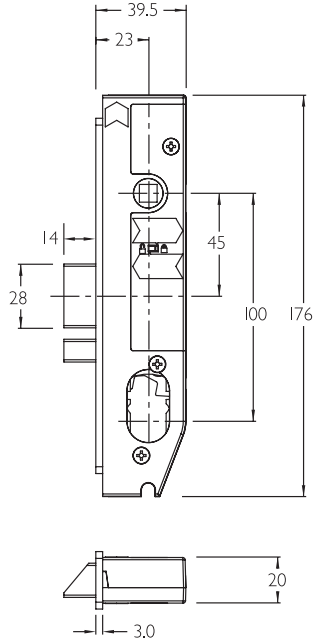

2400 Series

NARROW STILE MORTICE LOCKS

Limiting Dimensions

2000/SP01
20mm UNIVERSAL STRIKE

2000/SB01
STRIKE BOX