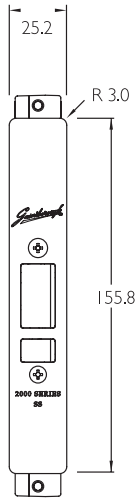

2400 Series

NARROW STILE MORTICE LOCKS

Limiting Dimensions

2000/SP01
20mm UNIVERSAL STRIKE

2000/SB01
STRIKE BOX