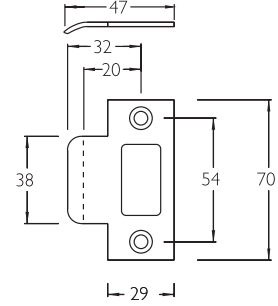

2400 Series

NARROW STILE MORTICE LOCKS

Limiting Dimensions

2000/SP01
20mm UNIVERSAL STRIKE

2000/SB01
STRIKE BOX