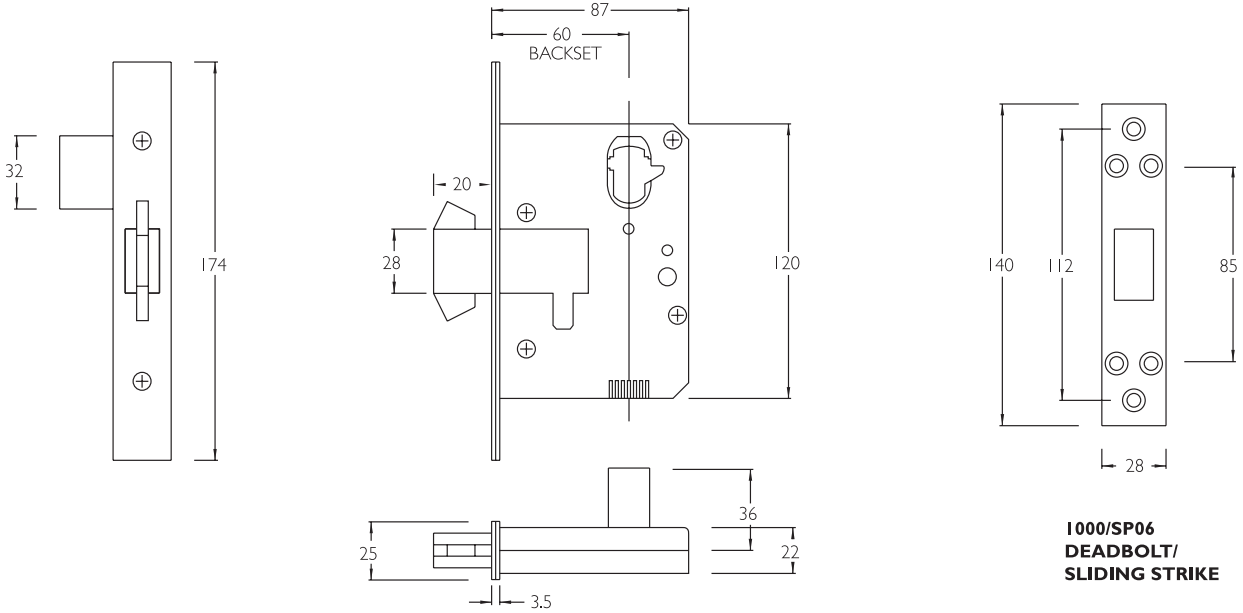

Limiting Dimensions

**1000/SP06
DEADBOLT/
SLIDING STRIKE**