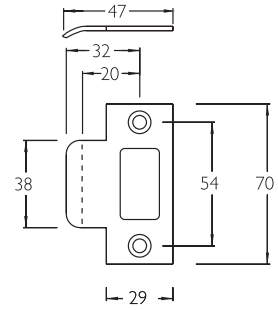

1500 Series

COMBINATION LOCKS

Limiting Dimensions

1000/SP01
20mm UNIVERSAL STRIKE

1000/SB01
STRIKE BOX