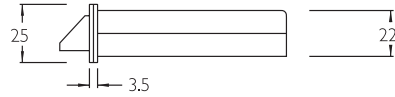

1500 Series

COMBINATION LOCKS

Limiting Dimensions

1000/SP01
20mm UNIVERSAL STRIKE

1000/SB01
STRIKE BOX