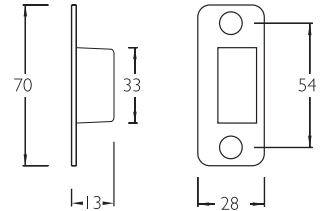

1500 Series

COMBINATION LOCKS

Limiting Dimensions

1000/SP01
20mm UNIVERSAL STRIKE

1000/SB01
STRIKE BOX