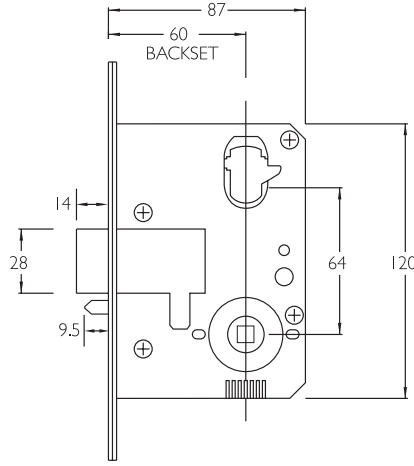

1500 Series

COMBINATION LOCKS

Limiting Dimensions

1000/SP01
20mm UNIVERSAL STRIKE

1000/SB01
STRIKE BOX