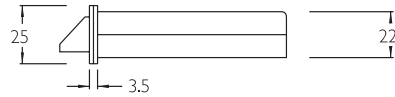

Limiting Dimensions

1000/SP01
20mm UNIVERSAL STRIKE

1000/SB01
STRIKE BOX