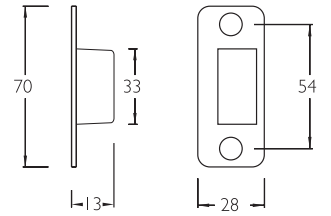

Limiting Dimensions

1000/SP01
20mm UNIVERSAL STRIKE

1000/SB01
STRIKE BOX