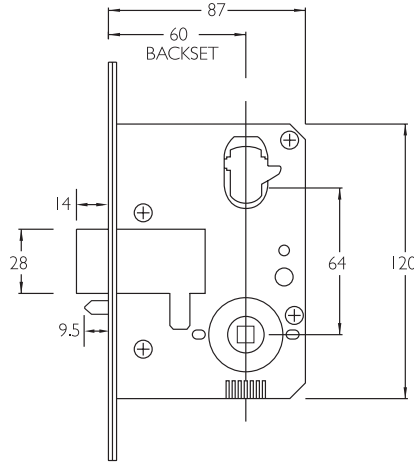

Limiting Dimensions

1000/SP01
20mm UNIVERSAL STRIKE

1000/SB01
STRIKE BOX