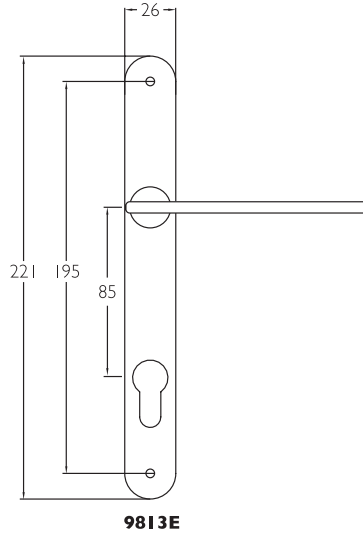

**Limiting Dimensions**

**9813E**

**9813P**

**Plan view for all lever on narrow stile long plate designs**

**9813E  
9813P**

**9832E  
9832P**

**9842E  
9842P**

**9843E  
9843P**

**9845E\*  
9845P\***

**9846E  
9846P**

**9860E  
9860P**

**9861E  
9861P**

**9868E  
9868P**

The 9800 Series exterior sets suit the Gainsborough '755' Series mortice locks. Passage sets suit the Gainsborough '480' or '960/980' Series dual sprung tubular latches.