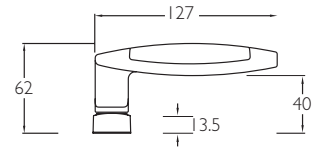

**Limiting Dimensions**

**9813E**

**9813P**

**Plan view for all lever on narrow stile long plate designs**

**9813E  
9813P**

**9832E  
9832P**

**9842E  
9842P**

**9843E  
9843P**

**9845E\*  
9845P\***

**9846E  
9846P**

**9860E  
9860P**

**9861E  
9861P**

**9868E  
9868P**

The 9800 Series exterior sets suit the Gainsborough '755' Series mortice locks. Passage sets suit the Gainsborough '480' or '960/980' Series dual sprung tubular latches.