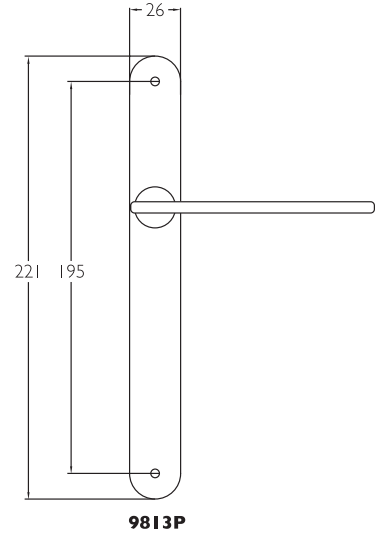

**Limiting Dimensions**

**9813E**

**9813P**

**Plan view for all lever on narrow stile long plate designs**

**9813E  
9813P**

**9832E  
9832P**

**9842E  
9842P**

**9843E  
9843P**

**9845E\*  
9845P\***

**9846E  
9846P**

**9860E  
9860P**

**9861E  
9861P**

**9868E  
9868P**

The 9800 Series exterior sets suit the Gainsborough '755' Series mortice locks. Passage sets suit the Gainsborough '480' or '960/980' Series dual sprung tubular latches.