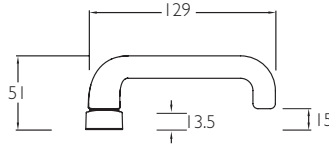

**Limiting Dimensions**

**9813E**

**9813P**

**Plan view for all lever on narrow stile long plate designs**

**9813E  
9813P**

**9832E  
9832P**

**9842E  
9842P**

**9843E  
9843P**

**9845E\*  
9845P\***

**9846E  
9846P**

**9860E  
9860P**

**9861E  
9861P**

**9868E  
9868P**

The 9800 Series exterior sets suit the Gainsborough '755' Series mortice locks. Passage sets suit the Gainsborough '480' or '960/980' Series dual sprung tubular latches.