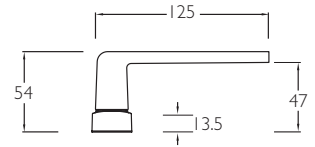

**Limiting Dimensions**

**9813E**

**9813P**

**Plan view for all lever on narrow stile long plate designs**

**9813E  
9813P**

**9832E  
9832P**

**9842E  
9842P**

**9843E  
9843P**

**9845E\*  
9845P\***

**9846E  
9846P**

**9860E  
9860P**

**9861E  
9861P**

**9868E  
9868P**

The 9800 Series exterior sets suit the Gainsborough '755' Series mortice locks. Passage sets suit the Gainsborough '480' or '960/980' Series dual sprung tubular latches.