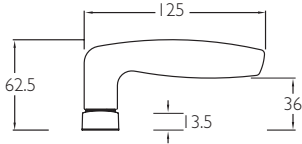

**Limiting Dimensions**

**9813E**

**9813P**

**Plan view for all lever on narrow stile long plate designs**

**9813E  
9813P**

**9832E  
9832P**

**9842E  
9842P**

**9843E  
9843P**

**9845E\*  
9845P\***

**9846E  
9846P**

**9860E  
9860P**

**9861E  
9861P**

**9868E  
9868P**

The 9800 Series exterior sets suit the Gainsborough '755' Series mortice locks. Passage sets suit the Gainsborough '480' or '960/980' Series dual sprung tubular latches.