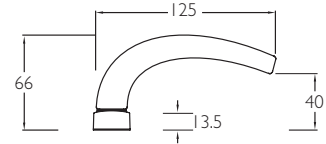

**Limiting Dimensions**

**9813E**

**9813P**

**Plan view for all lever on narrow stile long plate designs**

**9813E  
9813P**

**9832E  
9832P**

**9842E  
9842P**

**9843E  
9843P**

**9845E\*  
9845P\***

**9846E  
9846P**

**9860E  
9860P**

**9861E  
9861P**

**9868E  
9868P**

The 9800 Series exterior sets suit the Gainsborough '755' Series mortice locks. Passage sets suit the Gainsborough '480' or '960/980' Series dual sprung tubular latches.