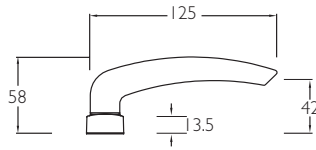

**Limiting Dimensions**

**9813E**

**9813P**

**Plan view for all lever on narrow stile long plate designs**

**9813E  
9813P**

**9832E  
9832P**

**9842E  
9842P**

**9843E  
9843P**

**9845E\*  
9845P\***

**9846E  
9846P**

**9860E  
9860P**

**9861E  
9861P**

**9868E  
9868P**

The 9800 Series exterior sets suit the Gainsborough '755' Series mortice locks. Passage sets suit the Gainsborough '480' or '960/980' Series dual sprung tubular latches.