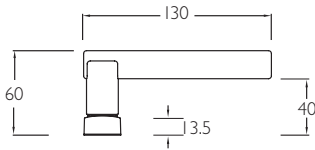

**Limiting Dimensions**

**9813E**

**9813P**

**Plan view for all lever on narrow stile long plate designs**

**9813E  
9813P**

**9832E  
9832P**

**9842E  
9842P**

**9843E  
9843P**

**9845E\*  
9845P\***

**9846E  
9846P**

**9860E  
9860P**

**9861E  
9861P**

**9868E  
9868P**

The 9800 Series exterior sets suit the Gainsborough '755' Series mortice locks. Passage sets suit the Gainsborough '480' or '960/980' Series dual sprung tubular latches.