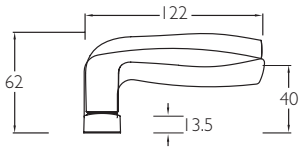

**Limiting Dimensions**

**9813E**

**9813P**

**Plan view for all lever on narrow stile long plate designs**

**9813E  
9813P**

**9832E  
9832P**

**9842E  
9842P**

**9843E  
9843P**

**9845E\*  
9845P\***

**9846E  
9846P**

**9860E  
9860P**

**9861E  
9861P**

**9868E  
9868P**

The 9800 Series exterior sets suit the Gainsborough '755' Series mortice locks. Passage sets suit the Gainsborough '480' or '960/980' Series dual sprung tubular latches.