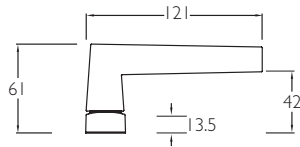

**Limiting Dimensions**

**9813E**

**9813P**

**Plan view for all lever on narrow stile long plate designs**

**9813E  
9813P**

**9832E  
9832P**

**9842E  
9842P**

**9843E  
9843P**

**9845E\*  
9845P\***

**9846E  
9846P**

**9860E  
9860P**

**9861E  
9861P**

**9868E  
9868P**

The 9800 Series exterior sets suit the Gainsborough '755' Series mortice locks. Passage sets suit the Gainsborough '480' or '960/980' Series dual sprung tubular latches.