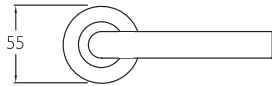

9400 Series

STAINLESS STEEL DOOR FURNITURE

Limiting Dimensions

Door Handing