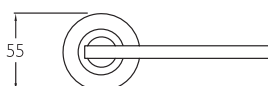

9400 Series

STAINLESS STEEL DOOR FURNITURE

Limiting Dimensions

Door Handing