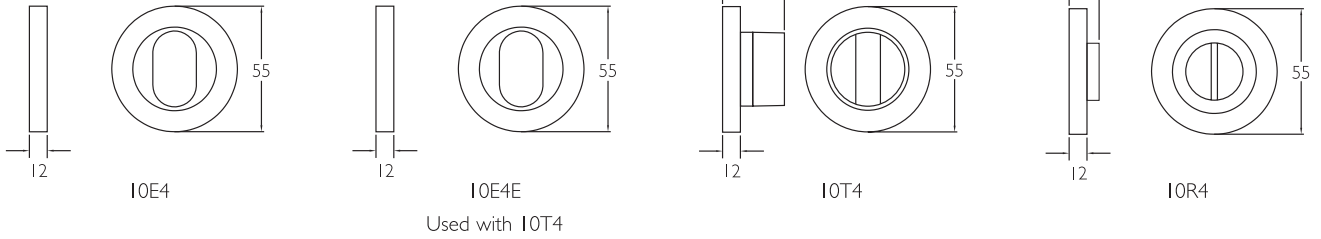

### Limiting Dimensions

Through fixing for:  
 - Double cylinder functions  
 - Single cylinder and turnbutton functions

**9609**  
Privacy Adaptor

Note: The 9609 Privacy adaptor cannot be used with the Gainsborough 9000, 9100, 9300 Series leversets, the 9400 (Brass) Series leversets or the 300 Series decorative door furniture.

**96PS**  
Privacy Set

Faceplate dimensions: 25 x 58  
 Strike plate dimensions: 25 x 52  
 (Available with 60mm backset only)

\*Note: Faceplate and Strike Plate for 96PS Stainless Steel version are finished in Satin Chrome.