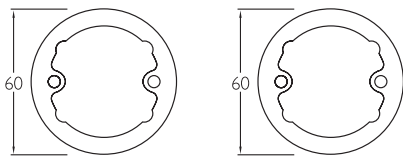

**96PS**  
Privacy Set

Faceplate dimensions: 25 x 58  
 Strike plate dimensions: 25 x 52  
 (Available with 60mm backset only)

\*Note: Faceplate and Strike Plate for 96PS Stainless Steel version are finished in Satin Chrome.

### KT9400SR Spacer Rings

**KT9400SR**  
Spacer Rings  
(Set of 2)

\*Note: SSF Stainless Steel Finish is a plated finish to closely match Stainless Steel.  
 Note: Spacer Ring can be seen outside diameter of 9609/9400 Stainless Steel rose or 9609/9600 rose.