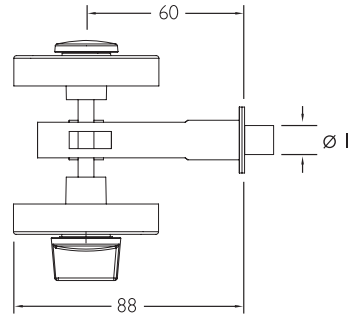

### Limiting Dimensions

Through fixing for:  
 - Double cylinder functions  
 - Single cylinder and turnbutton functions

**9609**  
Privacy Adaptor

Note: The 9609 Privacy adaptor cannot be used with the Gainsborough 9000, 9100, 9300 Series leversets, the 9400 (Brass) Series leversets or the 300 Series decorative door furniture.

**96PS**  
Privacy Set

Faceplate dimensions: 25 x 58  
 Strike plate dimensions: 25 x 52  
 (Available with 60mm backset only)

\*Note: Faceplate and Strike Plate for 96PS Stainless Steel version are finished in Satin Chrome.