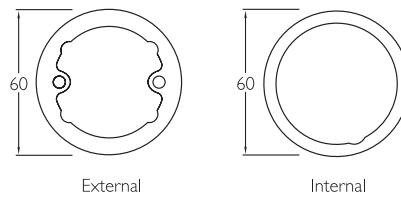

KT9600SR Spacer Rings

External   Internal

KT9609SR
Spacer Rings
(Set of 2)