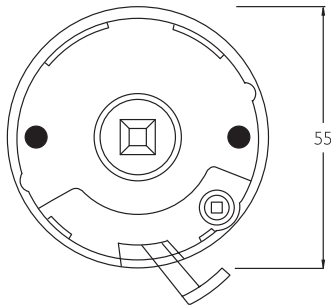

### Limiting Dimensions

Through fixing for:  
 - Double cylinder functions  
 - Single cylinder and turnbutton functions

**9609**  
Privacy Adaptor

Note: The 9609 Privacy adaptor cannot be used with the Gainsborough 9000, 9100, 9300 Series leversets, the 9400 (Brass) Series leversets or the 300 Series decorative door furniture.

**96PS**  
Privacy Set

Faceplate dimensions: 25 x 58  
 Strike plate dimensions: 25 x 52  
 (Available with 60mm backset only)

\*Note: Faceplate and Strike Plate for 96PS Stainless Steel version are finished in Satin Chrome.

### KT9400SR Spacer Rings

**KT9400SR**  
Spacer Rings  
(Set of 2)

\*Note: SSF Stainless Steel Finish is a plated finish to closely match Stainless Steel.  
 Note: Spacer Ring can be seen outside diameter of 9609/9400 Stainless Steel rose or 9609/9600 rose.

\*Note: SSF Stainless Steel Finish is a plated finish to closely match Stainless Steel.  
 Note: Spacer Ring can be seen outside diameter of 9400 and 9600 rose.