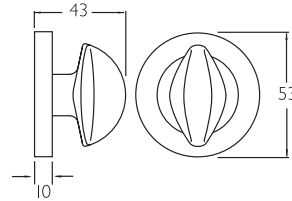

Limiting Dimensions

10E3

10EU3

10T3

10R3

94PS
Privacy Set

Faceplate dimensions: 25 x 58
Strike plate dimensions: 25 x 52

(Available with 60mm backset only)