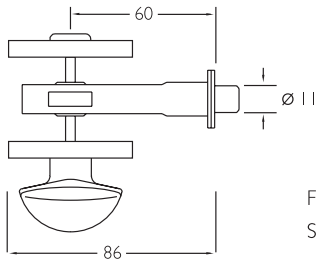

Limiting Dimensions

10E3

10EU3

10T3

10R3

94PS
Privacy Set

Faceplate dimensions: 25 x 58
Strike plate dimensions: 25 x 52

(Available with 60mm backset only)

KT9400SR
Spacer Ring
(Set of 2)