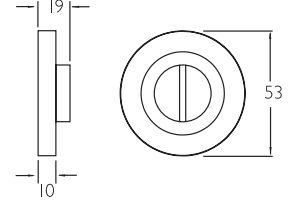

Limiting Dimensions

10E3

10EU3

10T3

10R3

94PS
Privacy Set

Faceplate dimensions: 25 x 58
Strike plate dimensions: 25 x 52

(Available with 60mm backset only)