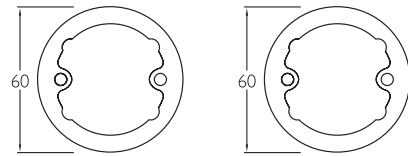

Limiting Dimensions

10E3

10EU3

10T3

10R3

94PS
Privacy Set

Faceplate dimensions: 25 x 58
Strike plate dimensions: 25 x 52

(Available with 60mm backset only)