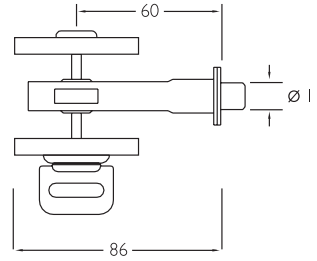

9100/9300 Series

PRIVACY ADAPTOR AND PRIVACY SET

Limiting Dimensions

9009
Privacy Adaptor

93PS
Privacy Set

Faceplate dimensions: 25 x 58

Strike plate dimensions: 25 x 52