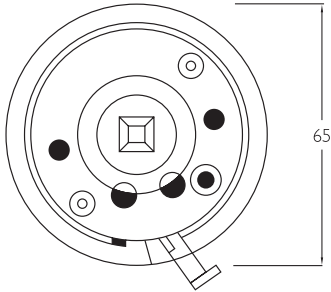

9100/9300 Series

PRIVACY ADAPTOR AND PRIVACY SET

Limiting Dimensions

9009
Privacy Adaptor

93PS
Privacy Set

Faceplate dimensions: 25 x 58

Strike plate dimensions: 25 x 52