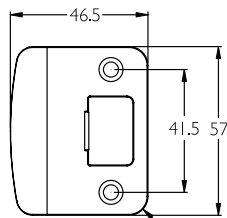

Limiting Dimensions

PT480/SPSQ
Rectangular Strike Plate

Rectangular/Radius Latch Body

PT480/SPT
Universal Strike Plate

Rectangular/Radius Latch Body (top view)

PT488/SPRC
Radius Corner Strike Plate

PT482/SP
Drive-in Strike Plate

Drive-in Latch Body

Drive-in Latch Body (top view)