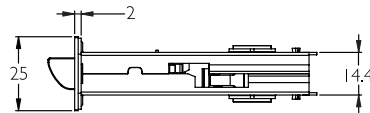

Limiting Dimensions

PT480/SPSQ
Rectangular Strike Plate

Rectangular/Radius Latch Body

PT480/SPT
Universal Strike Plate

Rectangular/Radius Latch Body (top view)

PT488/SPRC
Radius Corner Strike Plate

PT482/SP
Drive-in Strike Plate

Drive-in Latch Body

Drive-in Latch Body (top view)