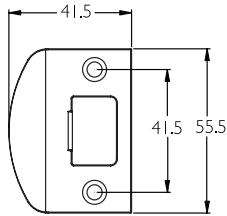

Limiting Dimensions

PT480/SPSQ
Rectangular Strike Plate

Rectangular/Radius Latch Body

PT480/SPT
Universal Strike Plate

Rectangular/Radius Latch Body (top view)

PT488/SPRC
Radius Corner Strike Plate

PT482/SP
Drive-in Strike Plate

Drive-in Latch Body

Drive-in Latch Body (top view)