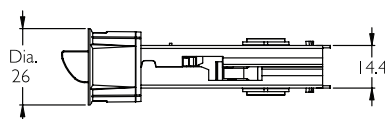

Limiting Dimensions

PT480/SPSQ
Rectangular Strike Plate

Rectangular/Radius Latch Body

PT480/SPT
Universal Strike Plate

Rectangular/Radius Latch Body (top view)

PT488/SPRC
Radius Corner Strike Plate

PT482/SP
Drive-in Strike Plate

Drive-in Latch Body

Drive-in Latch Body (top view)