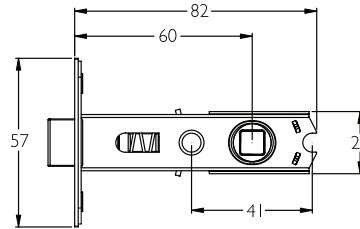

Limiting Dimensions

PT480/SPSQ
Rectangular Strike Plate

Rectangular/Radius Latch Body

PT480/SPT
Universal Strike Plate

Rectangular/Radius Latch Body (top view)

PT488/SPRC
Radius Corner Strike Plate

PT482/SP
Drive-in Strike Plate

Drive-in Latch Body

Drive-in Latch Body (top view)