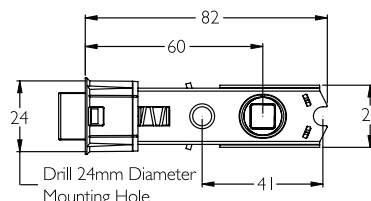

Limiting Dimensions

PT480/SPSQ
Rectangular Strike Plate

Rectangular/Radius Latch Body

PT480/SPT
Universal Strike Plate

Rectangular/Radius Latch Body (top view)

PT488/SPRC
Radius Corner Strike Plate

PT482/SP
Drive-in Strike Plate

Drive-in Latch Body

Drive-in Latch Body (top view)