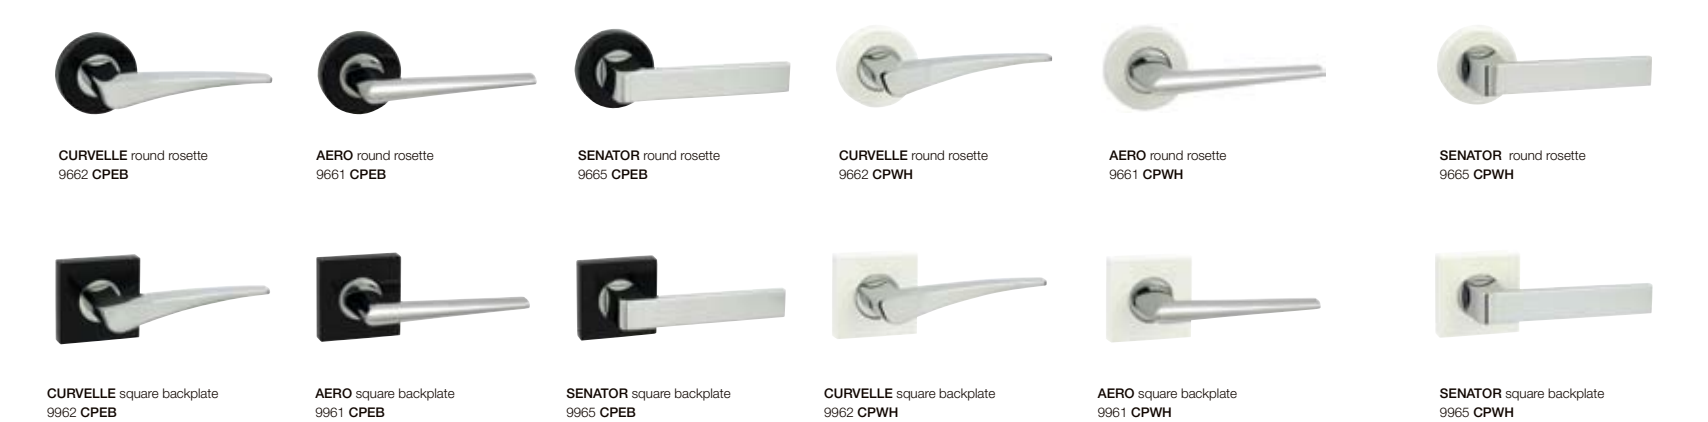

couture

ENTRANCE SOLUTIONS

BACK TO BACK PULL HANDLES

- CHOOSE:**
- pull handle style
  - matching escutcheon
  - 775 Roller Bolt Mortice Lock
  - matching levers for throughout your home

PULL HANDLE + LEVER

- CHOOSE:**
- pull handle and lever style
  - matching escutcheon
  - standard 755 Mortice Lock
  - matching levers for throughout your home

LEVER + MORTICE LOCK

- CHOOSE:**
- lever style for both sides
  - matching escutcheon
  - standard 755 Mortice Lock
  - matching levers for all of your internal doors

escutcheons

mortice locks

privacy sets

pull handles

levers

escutcheons

mortice locks

privacy sets