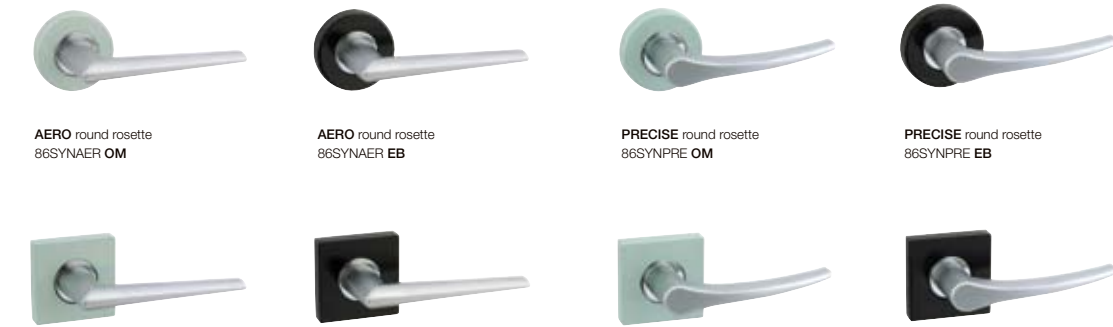

levers

AERO round rosette 86SYNAER OM
AERO round rosette 86SYNAER EB
PRECISE round rosette 86SYNPRE OM
PRECISE round rosette 86SYNPRE EB
AERO square backplate 89SYNAER OM
AERO square backplate 89SYNAER EB
PRECISE square backplate 89SYNPRE OM
PRECISE square backplate 89SYNPRE EB

CLIPSAL
LIVING ELECTRICAL

caroma

WATTYL

GAINSBOROUGH
designer collection