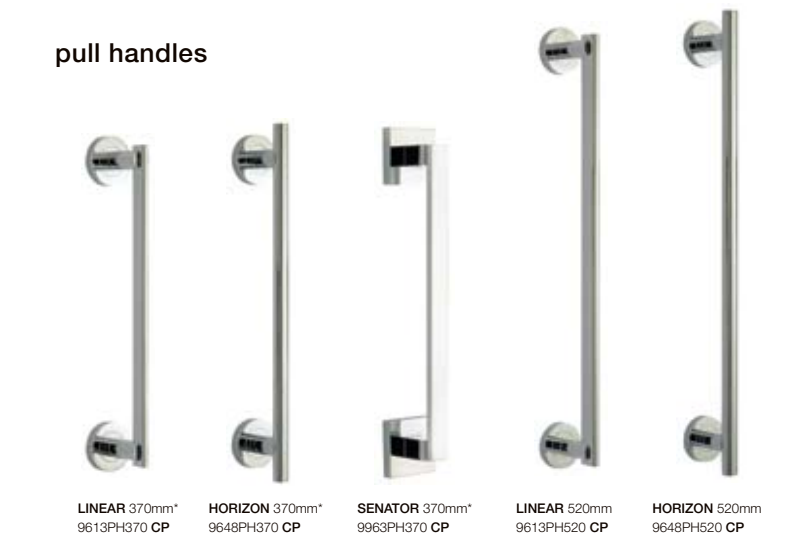

LEVER + MORTICE LOCK

- CHOOSE:**
- lever style for both sides of front door
  - matching escutcheon
  - standard 755 Mortice Lock
  - matching levers for all of your internal doors

Distinctive and style-savvy, Couture's striking range is sure to make an impression on your home. Make a statement of style by choosing from three entrance solutions and select from Couture's stunning range of designer pull handles and levers to create a unique and exclusive look throughout your home.

couture

ENTRANCE SOLUTIONS

BACK TO BACK PULL HANDLES

- CHOOSE:**
- pull handle style
  - matching escutcheon
  - 775 Roller Bolt Mortice Lock
  - matching levers for throughout your home

PULL HANDLE + LEVER

- CHOOSE:**
- pull handle and lever style
  - matching escutcheon
  - standard 755 Mortice Lock
  - matching levers for throughout your home

LEVER + MORTICE LOCK

- CHOOSE:**
- lever style for both sides
  - matching escutcheon
  - standard 755 Mortice Lock
  - matching levers for all of your internal doors

escutcheons

mortice locks

privacy sets

pull handles

levers

escutcheons

mortice locks

privacy sets